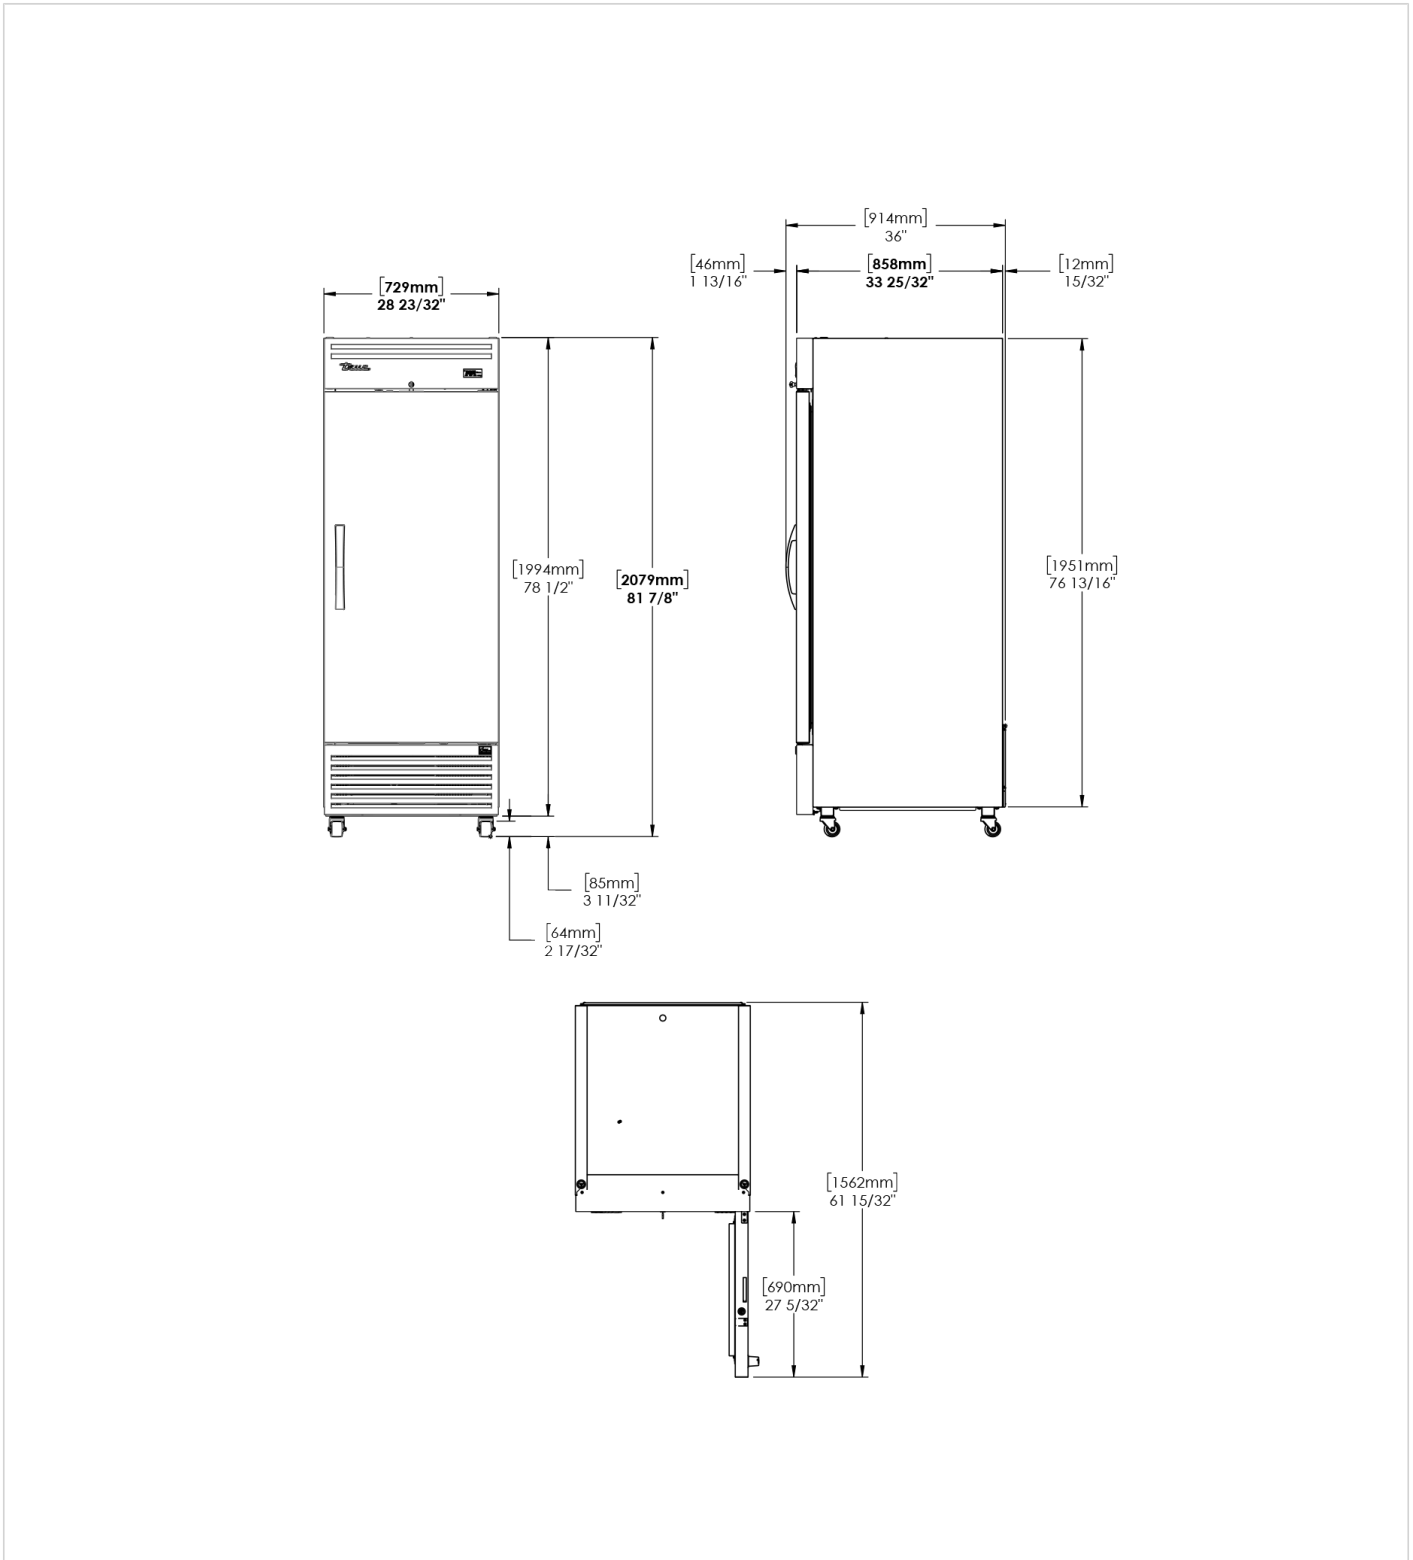

# TGN-1R-1S

2/1 GN Upright Foodservice Refrigerator, 1 Full Solid Swing Door

Build		Dimensions		Technical	
Door Description	1 Solid Swing Door	External Width (mm)	729	Temperature Holding	0.5 : 3.3°C
Door Opening	Right (standard) or Left. Field Reversible.	External Depth (mm)	858	Refrigerant	R290
Exterior Construction	Stainless steel front, aluminium sides & rear	External Height (mm)	2079	Voltage / Frequency / Phase	220-240V/50-60Hz/1
Interior Construction	Clear coated aluminium, stainless steel base	Exclusions	Depth does not include 46 mm for door handle or 13 mm for rear access panel.	Amps	0.65
Air Intake Position	Front	Net Volume (Litres)	435	Wattage	149.5
Ventilation Position	Rear	Gross Volume (Litres)	720	Climate Class	5
Clearance Required	26 mm rear, zero sides	Supplied Shelves	3	Operating Statement	Heavy Duty: This appliance is intended for use in ambient temperatures up to 40°C.
Cord Length (Meters)	2.74	Shelf Size (L x D mm)	530 x 650	Testing Standard	EN 16825
Internal Lighting	LED	Internal Net Height (mm)	1350	EEC	A
Standard w/ Locks	standard	Unpackaged Weight (kg)	136	EI	24.8
		Packaged Weight (kg)	147	kWh/24hr	0.89
		Packaged Dimensions (W x D x H mm)	1016 x 813 x 2134	kWh/Annum	328
		Supplied Supports	ø 64 mm castors (83 mm height)	Defrost Type	Auto

# TGN-1R-1S

2/1 GN Upright Foodservice Refrigerator, 1 Full Solid Swing Door

Specifications subject to change without notice.  
Chart dimensions rounded up to the next whole millimeter (inches rounded up to the 1/8")