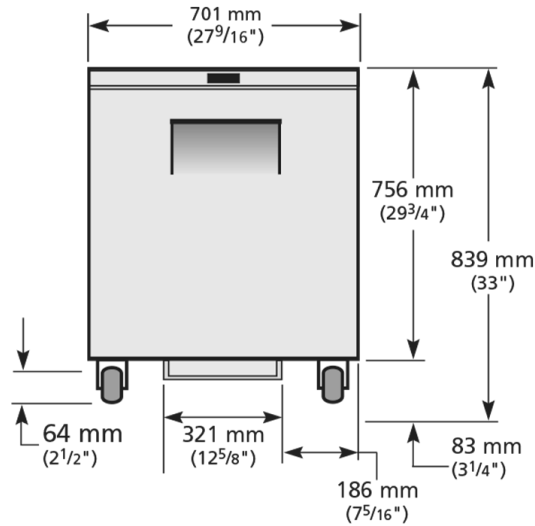

TUC-27-HC

Undercounter Foodservice Refrigerator, 1 Solid Swing Door

Dimensions		Build		Technical	
External Width (mm)	702	Door Description	1 Solid Swing Door	Temperature Holding	0.5 : 3.3°C
External Depth (mm)	766	Door Opening	Right (standard) or Left. Field Reversible.	Refrigerant	R290
External Height (mm)	839	Exterior Construction	Stainless steel front & countertop, aluminium sides & rear	Voltage / Frequency / Phase	220-240V/50-60Hz/1
Exclusions	Depth does not include 26 mm for rear bumpers.	Interior Construction	Clear coated aluminium, stainless steel base	Amps	0.8
Net Volume (Litres)	143	Air Intake Position	Front	Wattage	184
Gross Volume (Litres)	184	Ventilation Position	Front	Climate Class	5
Supplied Shelves	2	Clearance Required	Zero back and sides	Operating Statement	Heavy Duty: This appliance is intended for use in ambient temperatures up to 40°C.
Shelf Size (L x D mm)	One 590 x 488 + One 590 x 349	Cord Length (Meters)	2.13	Testing Standard	EN 16825
Internal Net Height (mm)	630	Standard w/ Locks	Standard	EEC	A
Unpackaged Weight (kg)	78			EEl	20.9
Packaged Weight (kg)	89			kWh/24hr	1.23
Packaged Dimensions (W x D x H mm)	769 x 839 x 1207			kWh/Annum	451
Supplied with	ø 64 mm castors (83 mm height) (reduced height option available, totals 810 mm)			Defrost Type	Auto

Specifications subject to change without notice.
Chart dimensions rounded up to the next whole millimeter (inches rounded up to the 1/8")

UK & Ireland [0800 783 2049](tel:08007832049)
EMEA [+41 61 563 07 05](tel:+41615630705)
Australia [+61 2 9619 9999](tel:+61296199999)

TFIUK@truemfg.com
TrueCHCustomerService@truemfg.com
TrueRefAus@truemfg.com

TUC-27-HC

Undercounter Foodservice Refrigerator, 1 Solid Swing Door

ELEVATION

RIGHT VIEW

Specifications subject to change without notice.
Chart dimensions rounded up to the next whole millimeter (inches rounded up to the 1/8")