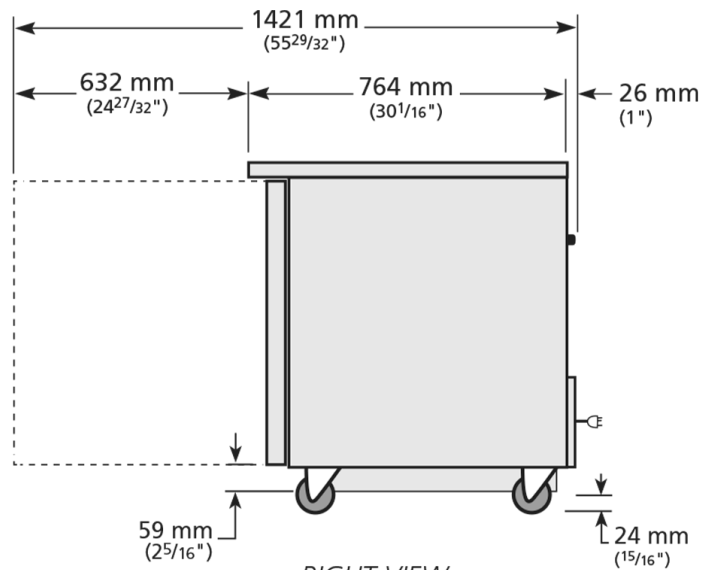

TUC-27-HC

Undercounter Foodservice Refrigerator, 1 Solid Swing Door

Dimensions		Build		Technical	
External Width (mm)	702	Door Description	1 Solid Swing Door	Temperature Holding	0.5 : 3.3°C
External Depth (mm)	766	Door Opening	Right (standard) or Left. Field Reversible.	Refrigerant	R290
External Height (mm)	839	Exterior Construction	Stainless steel front & countertop, aluminium sides & rear	Voltage / Frequency / Phase	220-240V/50-60Hz/1
Exclusions	Depth does not include 26 mm for rear bumpers.	Interior Construction	Clear coated aluminium, stainless steel base	Amps	0.8
Net Volume (Litres)	143	Air Intake Position	Front	Wattage	184
Gross Volume (Litres)	184	Ventilation Position	Front	Climate Class	5
Supplied Shelves	2	Clearance Required	Zero back and sides	Operating Statement	Heavy Duty: This appliance is intended for use in ambient temperatures up to 40°C.
Shelf Size (L x D mm)	One 590 x 488 + One 590 x 349	Cord Length (Meters)	2.13	Testing Standard	EN 16825
Internal Net Height (mm)	630	Standard w/ Locks	Standard	EEC	A
Unpackaged Weight (kg)	78			EEl	20.9
Packaged Weight (kg)	89			kWh/24hr	1.23
Packaged Dimensions (W x D x H mm)	769 x 839 x 1207			kWh/Annum	451
Supplied with	ø 64 mm castors (83 mm height) (reduced height option available, totals 810 mm)			Defrost Type	Auto

TFIUK@truemfg.com
TrueCHCustomerService@truemfg.com
TrueRefAus@truemfg.com

TUC-27-HC

Undercounter Foodservice Refrigerator, 1 Solid Swing Door

ELEVATION

RIGHT VIEW

Specifications subject to change without notice.
Chart dimensions rounded up to the next whole millimeter (inches rounded up to the 1/8")