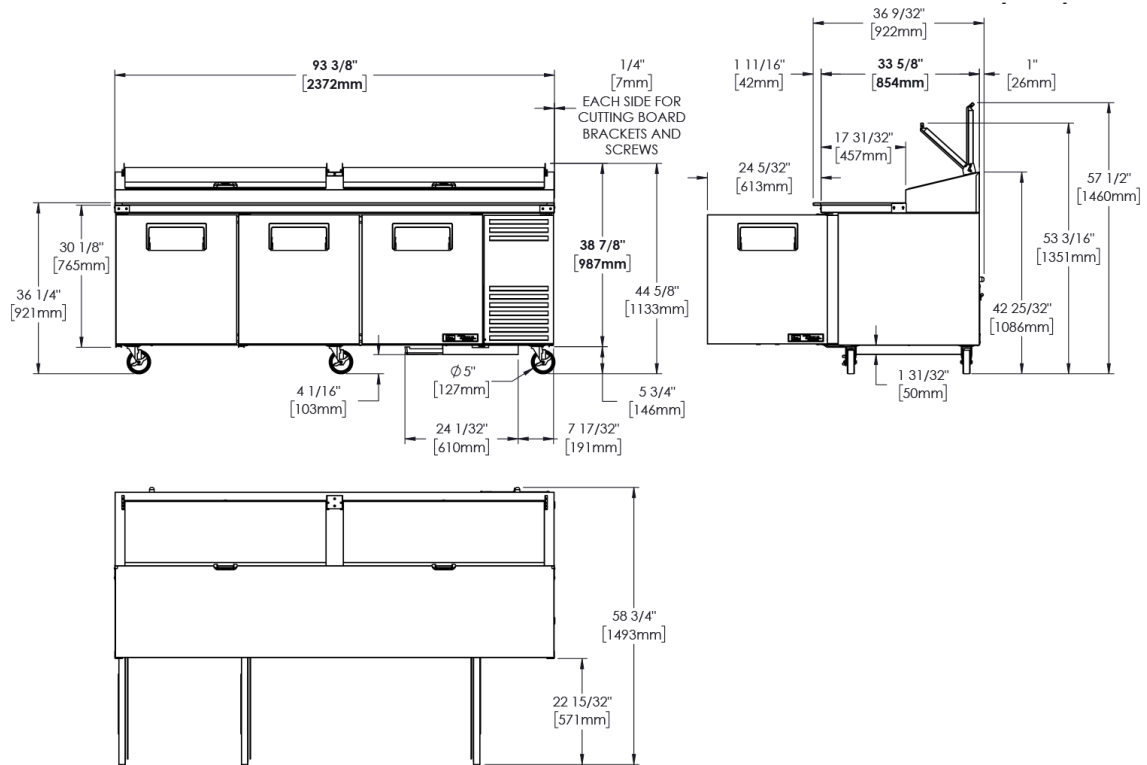

# TPP-AT2-93-HC

 Pizza Prep Table, 12x 1/3 Top Pans, 3 Solid Swing Doors

Dimensions		Build		Technical	
External Width (mm)	2372	Door Description	3 Solid Swing Doors	Temperature Holding	0.5 : 5°C
External Depth (mm)	854	Exterior Construction	Stainless steel front, top & lids, aluminium sides and rear	Refrigerant	R290
External Height (mm)	1133	Interior Construction	Clear coated aluminium, stainless steel base	Voltage / Frequency / Phase	220-240V/50Hz/1
Exclusions	Depth does not include 26 mm for rear bumpers and 42mm for cutting board overhang.	Air Intake Position	Front	Amps	3.3
Gross Volume (Litres)	875	Ventilation Position	Front	Wattage	759
Supplied Shelves	6	Clearance Required	Zero back and sides	Defrost Type	Auto
Shelf Size (L x D mm)	Left & Right: 600 x 712. Central: 648 x 712	Cord Length (Meters)	3.35		
Internal Net Height (mm)	550	Standard w/ Locks	Not standard (SPEC3 option)		
Top Pans Supplied (depth mm)	12x 1/3 GN (150)				
Unpackaged Weight (kg)	262				
Packaged Weight (kg)	273				
Packaged Dimensions (W x D x H mm)	2540 x 966 x 1245				
Cutting Board (L x D mm)	2369 x 496				
Supplied with	ø 127 mm castors (146 mm height)				

# TPP-AT2-93-HC

■ Pizza Prep Table, 12x 1/3 Top Pans, 3 Solid Swing Doors

Specifications subject to change without notice.  
Chart dimensions rounded up to the next whole millimeter (inches rounded up to the 1/8")